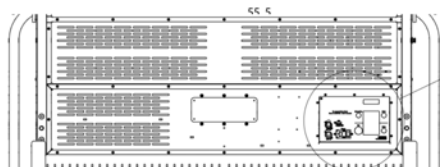

FIXTURE	LB1K
Size (Imperial)	55"W, 61.5"H, 8"D
Size (Metric)	1.3m W, 1.3m H, 203mm D
Weight (lbs.)	90 lbs.
Weight (kg.)	41 kg.
Power Consumption	110/220VAC, 1000W
Control/Interface	GUI Interface/ DMX/Wireless
FC@10', 160° Beam Angle	275