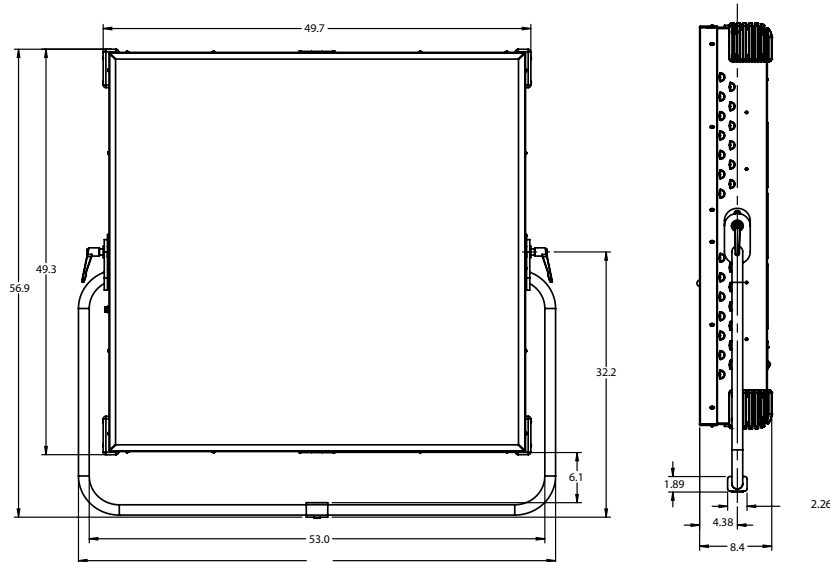

FIXTURE	LB1K
Size (Imperial)	55"W, 61.5"H, 8"D
Size (Metric)	1.3m W, 1.3m H, 203mm D
Weight (lbs.)	90 lbs.
Weight (kg.)	41 kg.
Power Consumption	110/220VAC, 1000W
Control/Interface	GUI Interface/ DMX/Wireless
FC@10', 160° Beam Angle	275